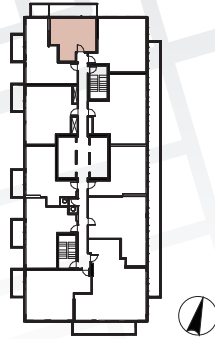

Exterior features

- 8 Radiant Ceiling Heaters
- 9 Composite Wood Decking

Suite 12 • (6/F - 10/F) Studio

Enclosed Area :
382 sq.ft.

Balcony Area :
108 sq.ft.

Total Area : 490 sq.ft.

Interior features

- ① Miele Appliances
- ② Kitchen Storage Organizer
- ③ Blum Kitchen Hardware
- ④ Miele Washer/Dryer
- ⑤ Kohler/Grohe Bathroom Plumbing Fixtures
- ⑥ Closet Organizer System
- ⑦ Roller - Shades