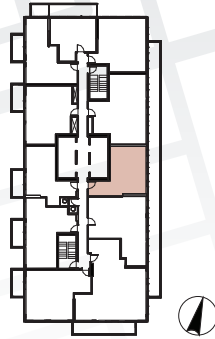

Suite 01 • (6/F - 10/F)
Two Bedroom

Enclosed Area:
 608 sq.ft.

Balcony Area:
 70 sq.ft.

Total Area : 678 sq.ft.

Interior features

- ① Miele Appliances
- ② Kitchen Storage Organizer
- ③ Blum Kitchen Hardware
- ④ Miele Washer/Dryer
- ⑤ Kohler/Grohe Bathroom Plumbing Fixtures
- ⑥ Closet Organizer System
- ⑦ Roller - Shades

Exterior features

- ⑧ Radiant Ceiling Heaters
- ⑨ Composite Wood Decking

Suite 02 • (6/F - 10/F)
Two Bedroom

Enclosed Area :
 745sq.ft.

Balcony Area :
 167 sq.ft.

Total Area : 912 sq.ft.

Interior features

- ① Miele Appliances
- ② Kitchen Storage Organizer
- ③ Blum Kitchen Hardware
- ④ Miele Washer/Dryer
- ⑤ Kohler/Grohe Bathroom Plumbing Fixtures
- ⑥ Closet Organizer System
- ⑦ Roller - Shades

Exterior features

- ⑧ Radiant Ceiling Heaters
- ⑨ Composite Wood Decking

Suite 03 • (6/F - 10/F)
One Bedroom

Enclosed Area :
 493sq.ft.

Balcony Area :
 115 sq.ft.

Total Area : 608 sq.ft.

Interior features

- ① Miele Appliances
- ② Kitchen Storage Organizer
- ③ Blum Kitchen Hardware
- ④ Miele Washer/Dryer
- ⑤ Kohler/Grohe Bathroom Plumbing Fixtures
- ⑥ Closet Organizer System
- ⑦ Roller - Shades

Exterior features

- ⑧ Radiant Ceiling Heaters
- ⑨ Composite Wood Decking

Suite 05 • (6/F - 10/F) Two Bedroom

Enclosed Area :
698 sq.ft.

Balcony Area :
167 sq.ft.

Total Area : 865 sq.ft.

Interior features

- ① Miele Appliances
- ② Kitchen Storage Organizer
- ③ Blum Kitchen Hardware
- ④ Miele Washer/Dryer
- ⑤ Kohler/Grohe Bathroom Plumbing Fixtures
- ⑥ Closet Organizer System
- ⑦ Roller - Shades