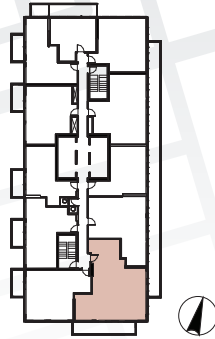

Exterior features

- ⑧ Radiant Ceiling Heaters
- ⑨ Composite Wood Decking

Suite 06 • (6/F - 10/F) Three Bedroom

Enclosed Area :
935 sq.ft.

Balcony Area :
203 sq.ft.

Total Area : 1138 sq.ft.

Interior features