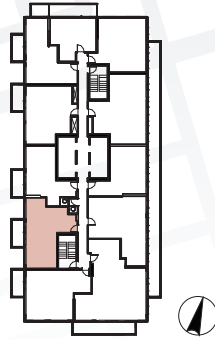

Exterior features

- ⑧ Radiant Ceiling Heaters
- ⑨ Composite Wood Decking

Suite 08 • (6/F - 10/F)
Two Bedroom

Enclosed Area :
 603 sq.ft.

Balcony Area :
 60 sq.ft.

Total Area : 663 sq.ft.

Interior features

- ① Miele Appliances
- ② Kitchen Storage Organizer
- ③ Blum Kitchen Hardware
- ④ Miele Washer/Dryer
- ⑤ Kohler/Grohe Bathroom Plumbing Fixtures
- ⑥ Closet Organizer System
- ⑦ Roller - Shades