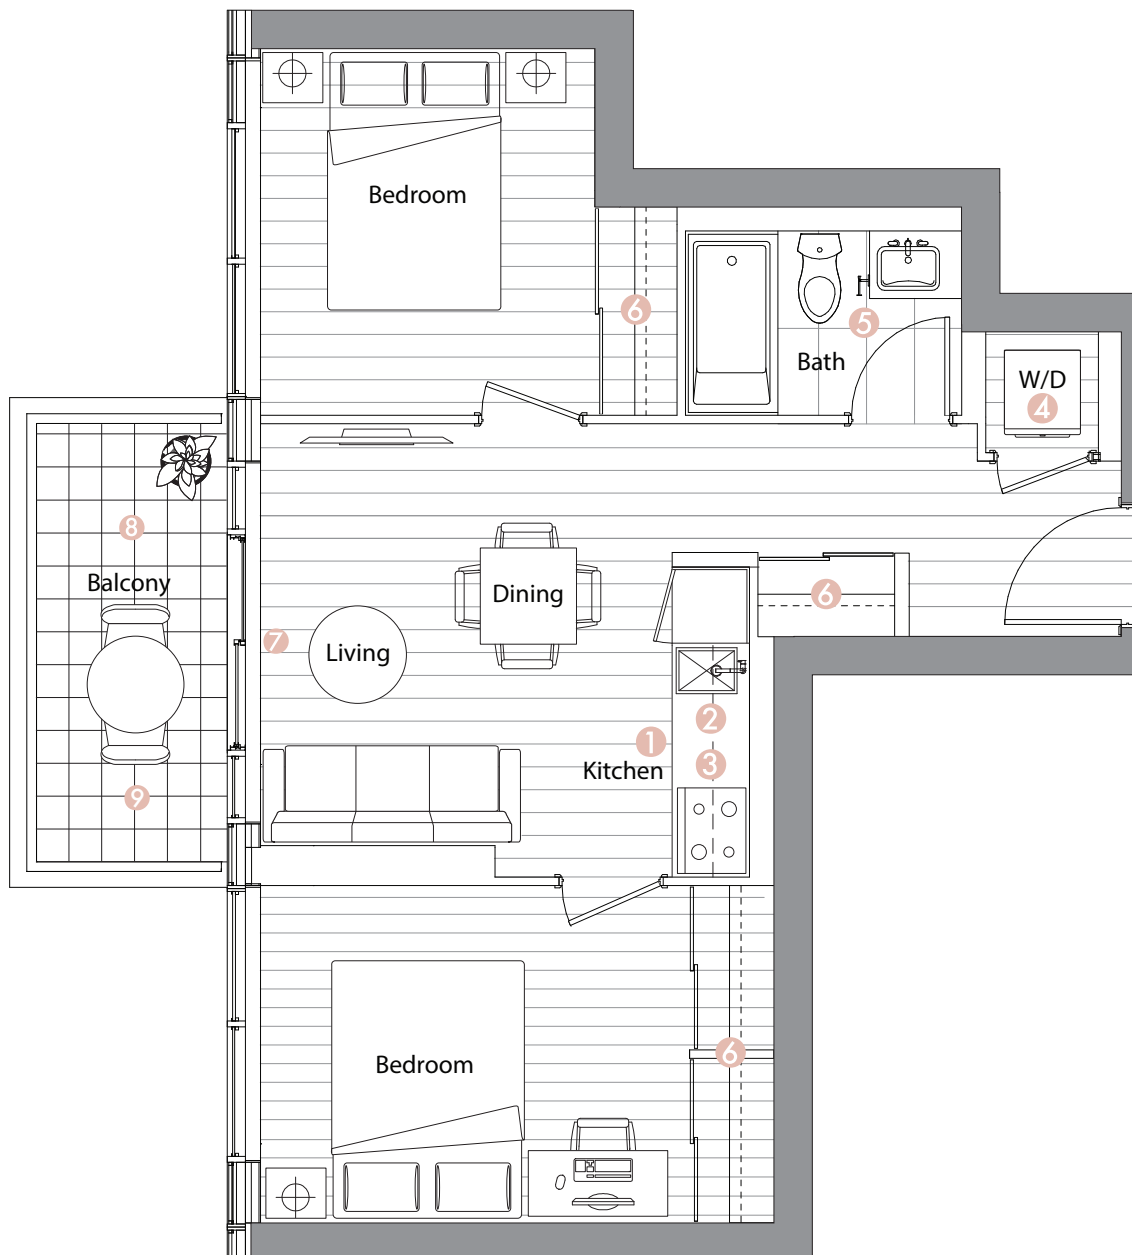

- ⑧ Radiant Ceiling Heaters
- ⑨ Composite Wood Decking

Suite 07 • (6/F - 10/F)
Two Bedroom

Enclosed Area :
 638 sq.ft.

Balcony Area :
 60 sq.ft.

Total Area : 698 sq.ft.

Interior features

- ① Miele Appliances
- ② Kitchen Storage Organizer
- ③ Blum Kitchen Hardware
- ④ Miele Washer/Dryer
- ⑤ Kohler/Grohe Bathroom Plumbing Fixtures
- ⑥ Closet Organizer System
- ⑦ Roller - Shades

Exterior features

- ⑧ Radiant Ceiling Heaters
- ⑨ Composite Wood Decking

Suite 08 • (6/F - 10/F)
Two Bedroom

Enclosed Area :
 603 sq.ft.

Balcony Area :
 60 sq.ft.

Total Area : 663 sq.ft.

Interior features

- ① Miele Appliances
- ② Kitchen Storage Organizer
- ③ Blum Kitchen Hardware
- ④ Miele Washer/Dryer
- ⑤ Kohler/Grohe Bathroom Plumbing Fixtures
- ⑥ Closet Organizer System
- ⑦ Roller - Shades

Exterior features

- ⑧ Radiant Ceiling Heaters
- ⑨ Composite Wood Decking

Suite 09 • (6/F - 10/F)
One Bedroom

Enclosed Area :
 475 sq.ft.

Balcony Area :
 60 sq.ft.

Total Area : 535 sq.ft.

Interior features

- 1 Miele Appliances
- 2 Kitchen Storage Organizer
- 3 Blum Kitchen Hardware
- 4 Miele Washer/Dryer
- 5 Kohler/Grohe Bathroom Plumbing Fixtures
- 6 Closet Organizer System
- 7 Roller - Shades

Exterior features

- 8 Radiant Ceiling Heaters
- 9 Composite Wood Decking

Suite 10 • (6/F - 20/F) One Bedroom + Den

Enclosed Area :
600 sq.ft.

Balcony Area :
60 sq.ft.

Total Area : 660 sq.ft.

Interior features