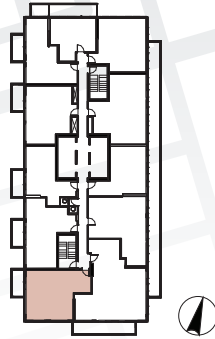

- ⑧ Radiant Ceiling Heaters
- ⑨ Composite Wood Decking

Suite 07 • (6/F - 10/F)
Two Bedroom

Enclosed Area :
 638 sq.ft.

Balcony Area :
 60 sq.ft.

Total Area : 698 sq.ft.

Interior features

- ① Miele Appliances
- ② Kitchen Storage Organizer
- ③ Blum Kitchen Hardware
- ④ Miele Washer/Dryer
- ⑤ Kohler/Grohe Bathroom Plumbing Fixtures
- ⑥ Closet Organizer System
- ⑦ Roller - Shades