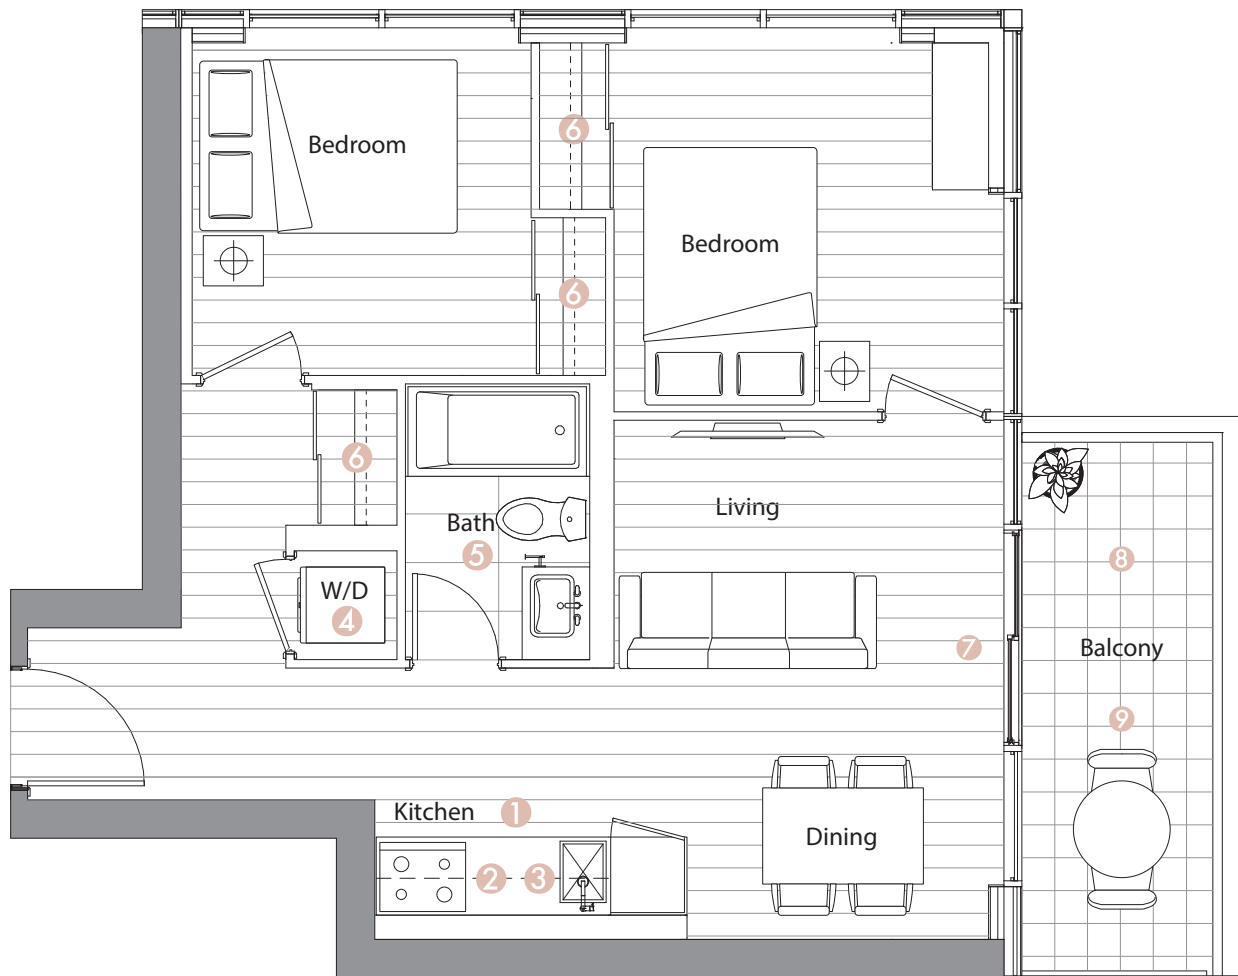

Suite 01 • (6/F - 10/F)
Two Bedroom

Enclosed Area:
 608 sq.ft.

Balcony Area:
 70 sq.ft.

Total Area : 678 sq.ft.

Interior features

- ① Miele Appliances
- ② Kitchen Storage Organizer
- ③ Blum Kitchen Hardware
- ④ Miele Washer/Dryer
- ⑤ Kohler/Grohe Bathroom Plumbing Fixtures
- ⑥ Closet Organizer System
- ⑦ Roller - Shades

Exterior features

- ⑧ Radiant Ceiling Heaters
- ⑨ Composite Wood Decking

Suite 02 • (6/F - 10/F)
Two Bedroom

Enclosed Area :
 745sq.ft.

Balcony Area :
 167 sq.ft.

Total Area : 912 sq.ft.

Interior features

- ① Miele Appliances
- ② Kitchen Storage Organizer
- ③ Blum Kitchen Hardware
- ④ Miele Washer/Dryer
- ⑤ Kohler/Grohe Bathroom Plumbing Fixtures
- ⑥ Closet Organizer System
- ⑦ Roller - Shades

Exterior features

- ⑧ Radiant Ceiling Heaters
- ⑨ Composite Wood Decking

Suite 03 • (6/F - 10/F)
One Bedroom

Enclosed Area :
 493sq.ft.

Balcony Area :
 115 sq.ft.

Total Area : 608 sq.ft.

Interior features

- ① Miele Appliances
- ② Kitchen Storage Organizer
- ③ Blum Kitchen Hardware
- ④ Miele Washer/Dryer
- ⑤ Kohler/Grohe Bathroom Plumbing Fixtures
- ⑥ Closet Organizer System
- ⑦ Roller - Shades

Exterior features

- ⑧ Radiant Ceiling Heaters
- ⑨ Composite Wood Decking

Suite 05 • (6/F - 10/F) Two Bedroom

Enclosed Area :
698 sq.ft.

Balcony Area :
167 sq.ft.

Total Area : 865 sq.ft.

Interior features

- ① Miele Appliances
- ② Kitchen Storage Organizer
- ③ Blum Kitchen Hardware
- ④ Miele Washer/Dryer
- ⑤ Kohler/Grohe Bathroom Plumbing Fixtures
- ⑥ Closet Organizer System
- ⑦ Roller - Shades