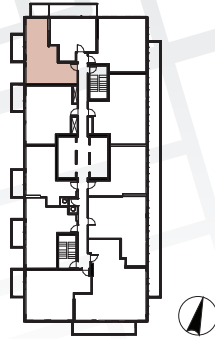

- ⑧ Radiant Ceiling Heaters
- ⑨ Composite Wood Decking

Suite 11 • (6/F - 10/F)
One Bedroom

Enclosed Area :
 525 sq.ft.

Balcony Area :
 93 sq.ft.

Total Area : 618 sq.ft.

Interior features

- 1 Miele Appliances
- 2 Kitchen Storage Organizer
- 3 Blum Kitchen Hardware
- 4 Miele Washer/Dryer
- 5 Kohler/Grohe Bathroom Plumbing Fixtures
- 6 Closet Organizer System
- 7 Roller - Shades

Exterior features

- 8 Radiant Ceiling Heaters
- 9 Composite Wood Decking

Suite 12 • (6/F - 10/F) Studio

Enclosed Area :
382 sq.ft.

Balcony Area :
108 sq.ft.

Total Area : 490 sq.ft.

Interior features

- ① Miele Appliances
- ② Kitchen Storage Organizer
- ③ Blum Kitchen Hardware
- ④ Miele Washer/Dryer
- ⑤ Kohler/Grohe Bathroom Plumbing Fixtures
- ⑥ Closet Organizer System
- ⑦ Roller - Shades