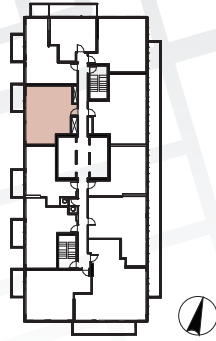

Exterior features

- 8 Radiant Ceiling Heaters
- 9 Composite Wood Decking

Suite 10 • (6/F - 20/F) One Bedroom + Den

Enclosed Area :
600 sq.ft.

Balcony Area :
60 sq.ft.

Total Area : 660 sq.ft.

Interior features