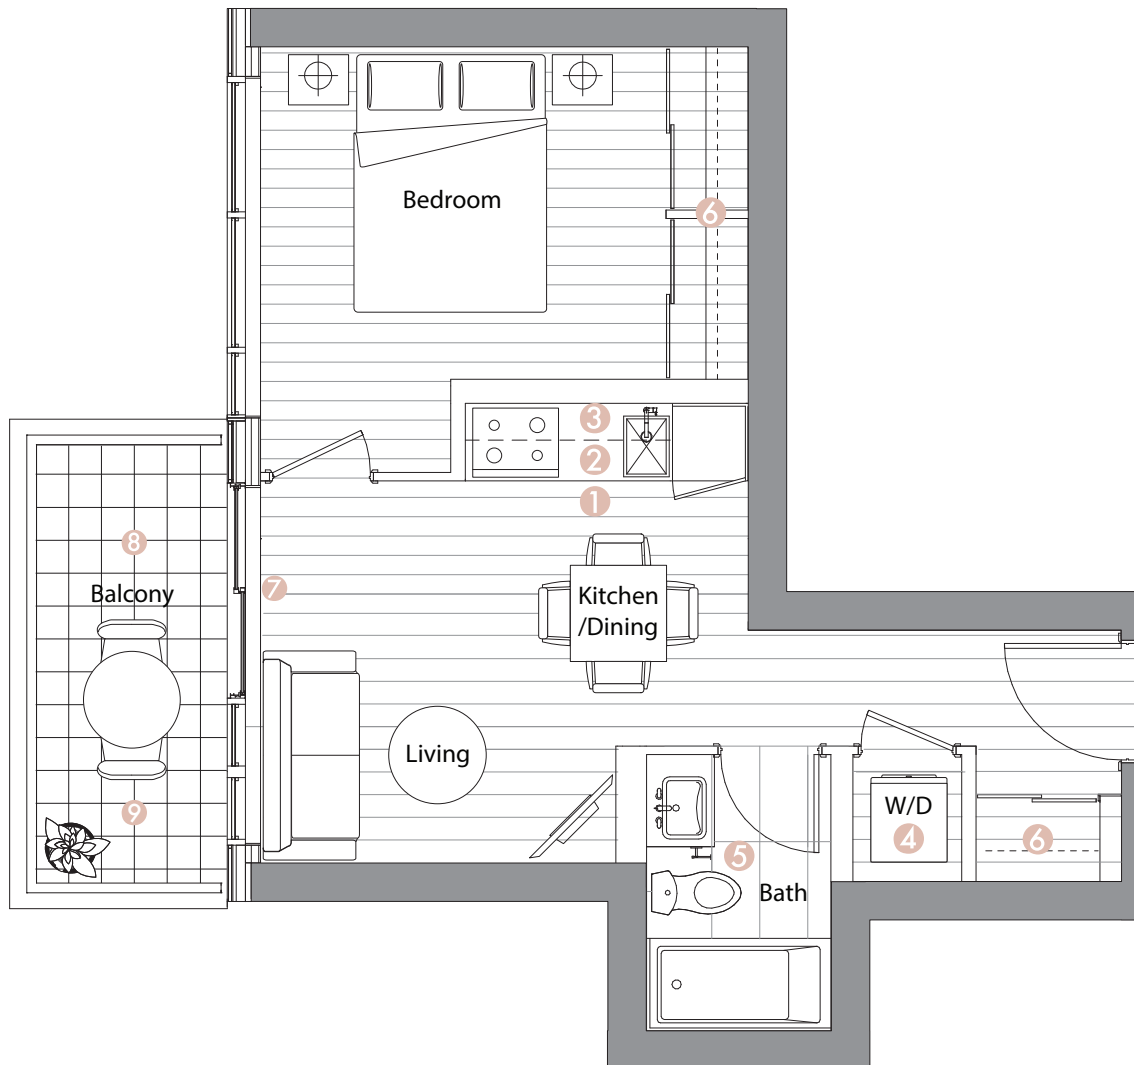

Exterior features

- ⑧ Radiant Ceiling Heaters
- ⑨ Composite Wood Decking

Suite 08 • (6/F - 10/F)
Two Bedroom

Enclosed Area :
 603 sq.ft.

Balcony Area :
 60 sq.ft.

Total Area : 663 sq.ft.

Interior features

- ① Miele Appliances
- ② Kitchen Storage Organizer
- ③ Blum Kitchen Hardware
- ④ Miele Washer/Dryer
- ⑤ Kohler/Grohe Bathroom Plumbing Fixtures
- ⑥ Closet Organizer System
- ⑦ Roller - Shades

Exterior features

- ⑧ Radiant Ceiling Heaters
- ⑨ Composite Wood Decking

Suite 09 • (6/F - 10/F)
One Bedroom

Enclosed Area :
 475 sq.ft.

Balcony Area :
 60 sq.ft.

Total Area : 535 sq.ft.

Interior features

- 1 Miele Appliances
- 2 Kitchen Storage Organizer
- 3 Blum Kitchen Hardware
- 4 Miele Washer/Dryer
- 5 Kohler/Grohe Bathroom Plumbing Fixtures
- 6 Closet Organizer System
- 7 Roller - Shades

Exterior features

- 8 Radiant Ceiling Heaters
- 9 Composite Wood Decking

Suite 10 • (6/F - 20/F) One Bedroom + Den

Enclosed Area :
600 sq.ft.

Balcony Area :
60 sq.ft.

Total Area : 660 sq.ft.

Interior features