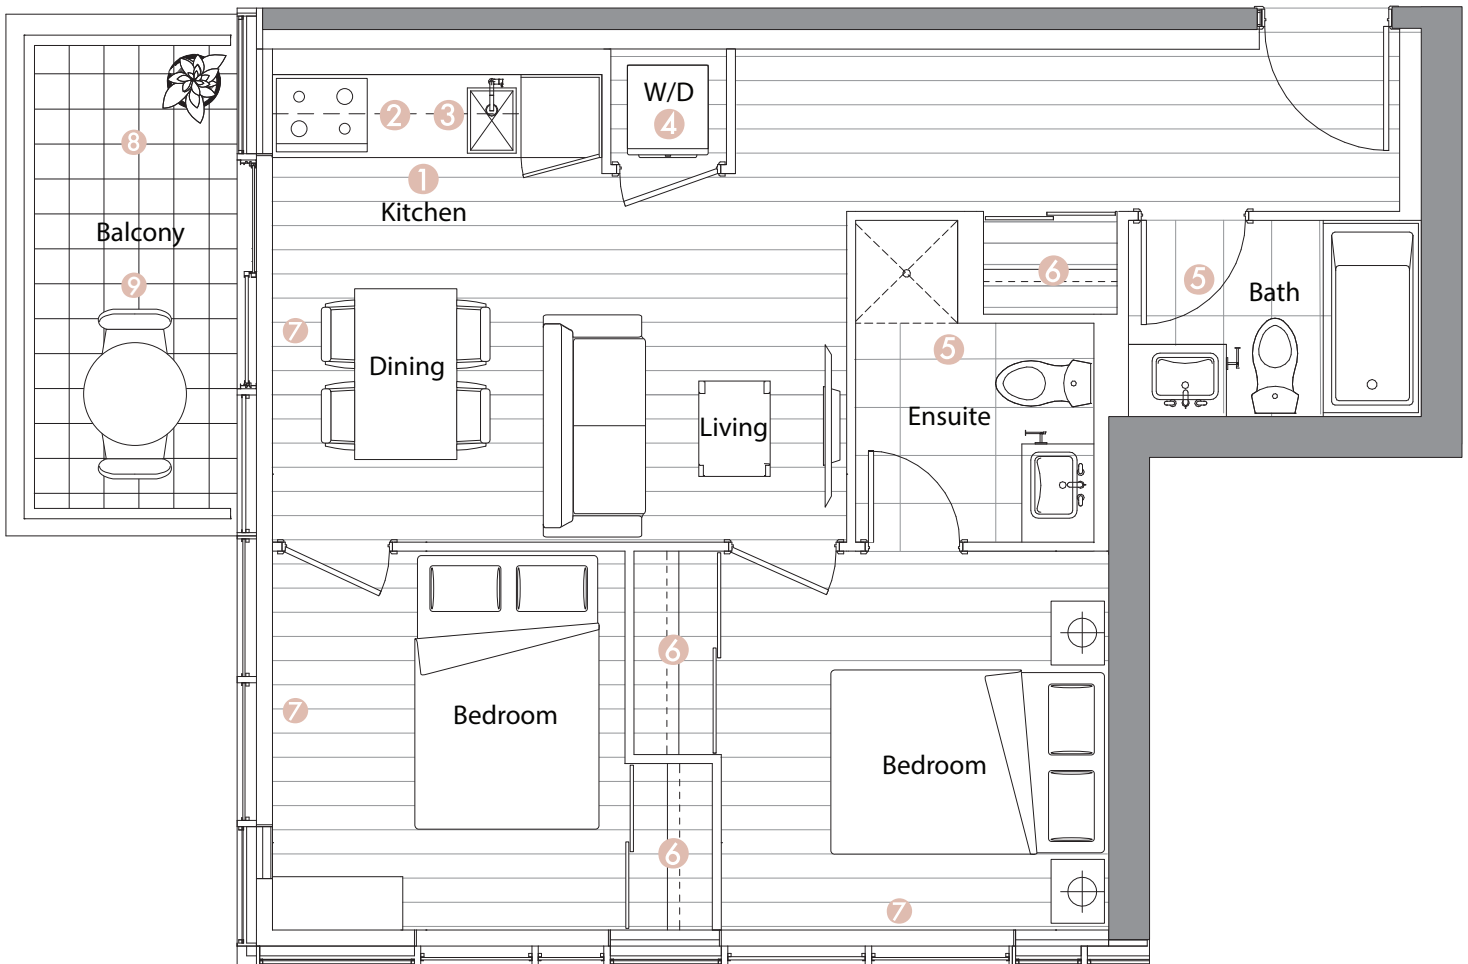

Exterior features

- ⑧ Radiant Ceiling Heaters
- ⑨ Composite Wood Decking

Suite 06 • (6/F - 10/F) Three Bedroom

Enclosed Area :
935 sq.ft.

Balcony Area :
203 sq.ft.

Total Area : 1138 sq.ft.

Interior features

- ⑧ Radiant Ceiling Heaters
- ⑨ Composite Wood Decking

Suite 07 • (6/F - 10/F)
Two Bedroom

Enclosed Area :
 638 sq.ft.

Balcony Area :
 60 sq.ft.

Total Area : 698 sq.ft.

Interior features

- ① Miele Appliances
- ② Kitchen Storage Organizer
- ③ Blum Kitchen Hardware
- ④ Miele Washer/Dryer
- ⑤ Kohler/Grohe Bathroom Plumbing Fixtures
- ⑥ Closet Organizer System
- ⑦ Roller - Shades

Exterior features

- ⑧ Radiant Ceiling Heaters
- ⑨ Composite Wood Decking

Suite 08 • (6/F - 10/F)
Two Bedroom

Enclosed Area :
 603 sq.ft.

Balcony Area :
 60 sq.ft.

Total Area : 663 sq.ft.

Interior features

- ① Miele Appliances
- ② Kitchen Storage Organizer
- ③ Blum Kitchen Hardware
- ④ Miele Washer/Dryer
- ⑤ Kohler/Grohe Bathroom Plumbing Fixtures
- ⑥ Closet Organizer System
- ⑦ Roller - Shades

Exterior features

- ⑧ Radiant Ceiling Heaters
- ⑨ Composite Wood Decking

Suite 09 • (6/F - 10/F)
One Bedroom

Enclosed Area :
 475 sq.ft.

Balcony Area :
 60 sq.ft.

Total Area : 535 sq.ft.

Interior features

- 1 Miele Appliances
- 2 Kitchen Storage Organizer
- 3 Blum Kitchen Hardware
- 4 Miele Washer/Dryer
- 5 Kohler/Grohe Bathroom Plumbing Fixtures
- 6 Closet Organizer System
- 7 Roller - Shades