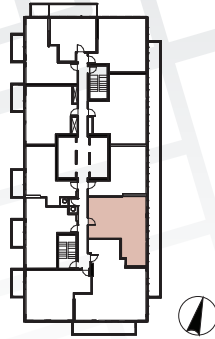

Exterior features

- ⑧ Radiant Ceiling Heaters
- ⑨ Composite Wood Decking

Suite 03 • (6/F - 10/F)
One Bedroom

Enclosed Area :
 493sq.ft.

Balcony Area :
 115 sq.ft.

Total Area : 608 sq.ft.

Interior features

- ① Miele Appliances
- ② Kitchen Storage Organizer
- ③ Blum Kitchen Hardware
- ④ Miele Washer/Dryer
- ⑤ Kohler/Grohe Bathroom Plumbing Fixtures
- ⑥ Closet Organizer System
- ⑦ Roller - Shades

Exterior features

- ⑧ Radiant Ceiling Heaters
- ⑨ Composite Wood Decking

Suite 05 • (6/F - 10/F) Two Bedroom

Enclosed Area :
698 sq.ft.

Balcony Area :
167 sq.ft.

Total Area : 865 sq.ft.

Interior features

- ① Miele Appliances
- ② Kitchen Storage Organizer
- ③ Blum Kitchen Hardware
- ④ Miele Washer/Dryer
- ⑤ Kohler/Grohe Bathroom Plumbing Fixtures
- ⑥ Closet Organizer System
- ⑦ Roller - Shades

Exterior features

- ⑧ Radiant Ceiling Heaters
- ⑨ Composite Wood Decking

Suite 06 • (6/F - 10/F) Three Bedroom

Enclosed Area :
935 sq.ft.

Balcony Area :
203 sq.ft.

Total Area : 1138 sq.ft.

Interior features