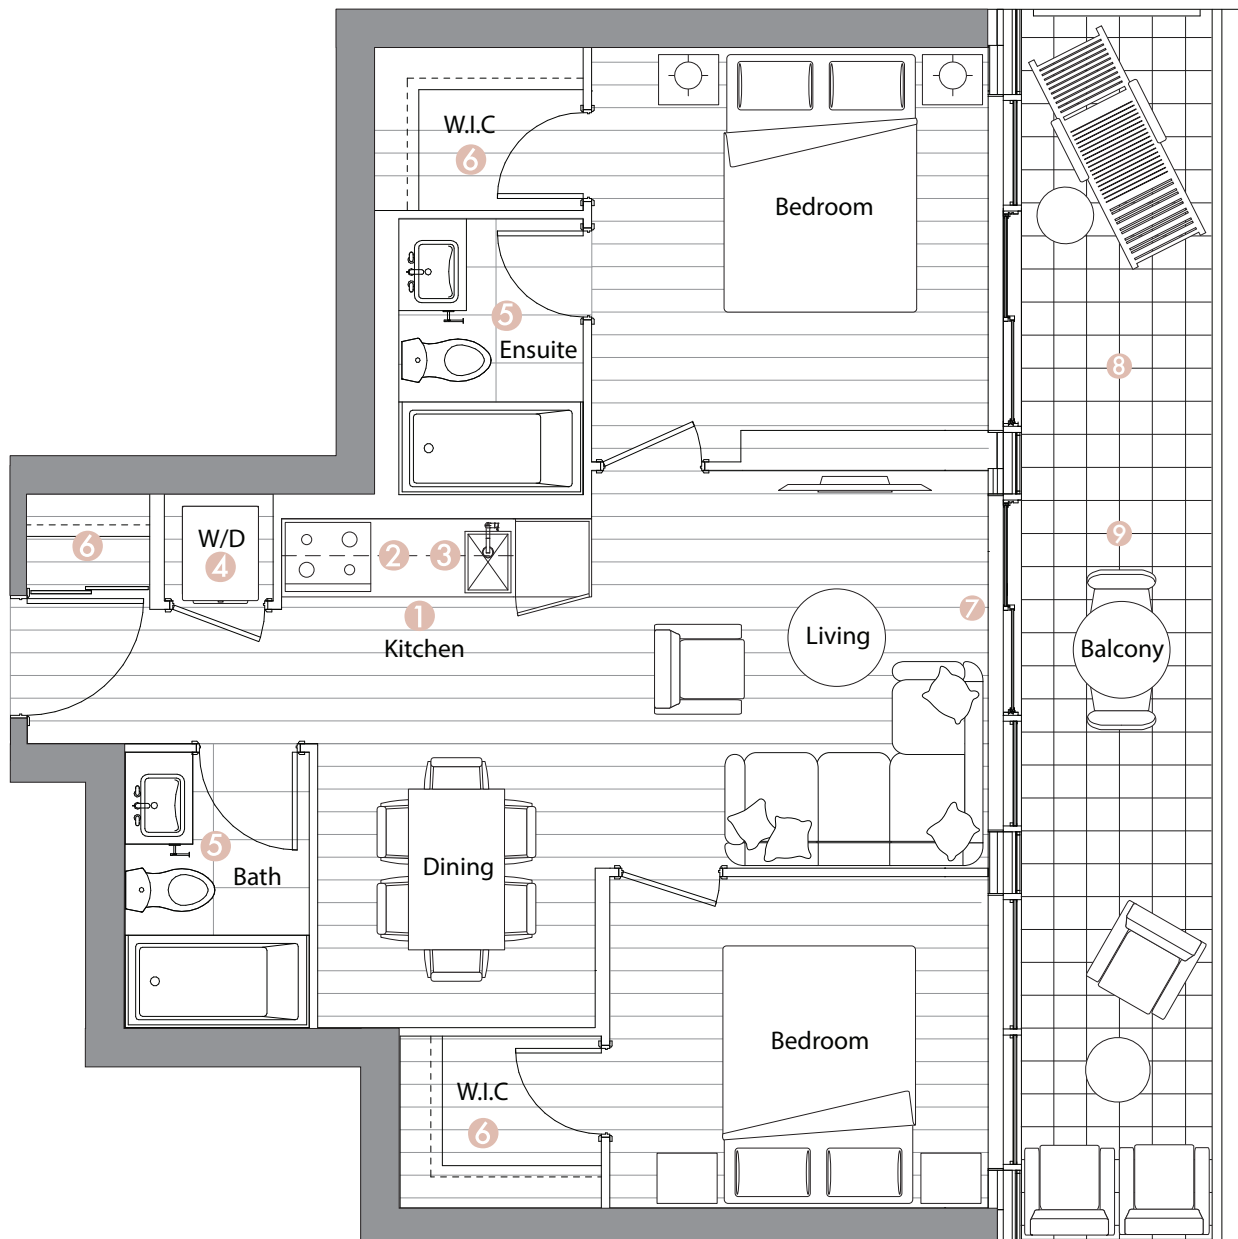

Suite 01 • (6/F - 10/F)
Two Bedroom

Enclosed Area:
 608 sq.ft.

Balcony Area:
 70 sq.ft.

Total Area : 678 sq.ft.

Interior features

- ① Miele Appliances
- ② Kitchen Storage Organizer
- ③ Blum Kitchen Hardware
- ④ Miele Washer/Dryer
- ⑤ Kohler/Grohe Bathroom Plumbing Fixtures
- ⑥ Closet Organizer System
- ⑦ Roller - Shades

Exterior features

- ⑧ Radiant Ceiling Heaters
- ⑨ Composite Wood Decking

Suite 02 • (6/F - 10/F)
Two Bedroom

Enclosed Area :
 745sq.ft.

Balcony Area :
 167 sq.ft.

Total Area : 912 sq.ft.

Interior features

- ① Miele Appliances
- ② Kitchen Storage Organizer
- ③ Blum Kitchen Hardware
- ④ Miele Washer/Dryer
- ⑤ Kohler/Grohe Bathroom Plumbing Fixtures
- ⑥ Closet Organizer System
- ⑦ Roller - Shades

Exterior features

- ⑧ Radiant Ceiling Heaters
- ⑨ Composite Wood Decking

Suite 03 • (6/F - 10/F)
One Bedroom

Enclosed Area :
 493sq.ft.

Balcony Area :
 115 sq.ft.

Total Area : 608 sq.ft.

Interior features

- ① Miele Appliances
- ② Kitchen Storage Organizer
- ③ Blum Kitchen Hardware
- ④ Miele Washer/Dryer
- ⑤ Kohler/Grohe Bathroom Plumbing Fixtures
- ⑥ Closet Organizer System
- ⑦ Roller - Shades

Exterior features

- ⑧ Radiant Ceiling Heaters
- ⑨ Composite Wood Decking

Suite 05 • (6/F - 10/F) Two Bedroom

Enclosed Area :
698 sq.ft.

Balcony Area :
167 sq.ft.

Total Area : 865 sq.ft.

Interior features

- ① Miele Appliances
- ② Kitchen Storage Organizer
- ③ Blum Kitchen Hardware
- ④ Miele Washer/Dryer
- ⑤ Kohler/Grohe Bathroom Plumbing Fixtures
- ⑥ Closet Organizer System
- ⑦ Roller - Shades