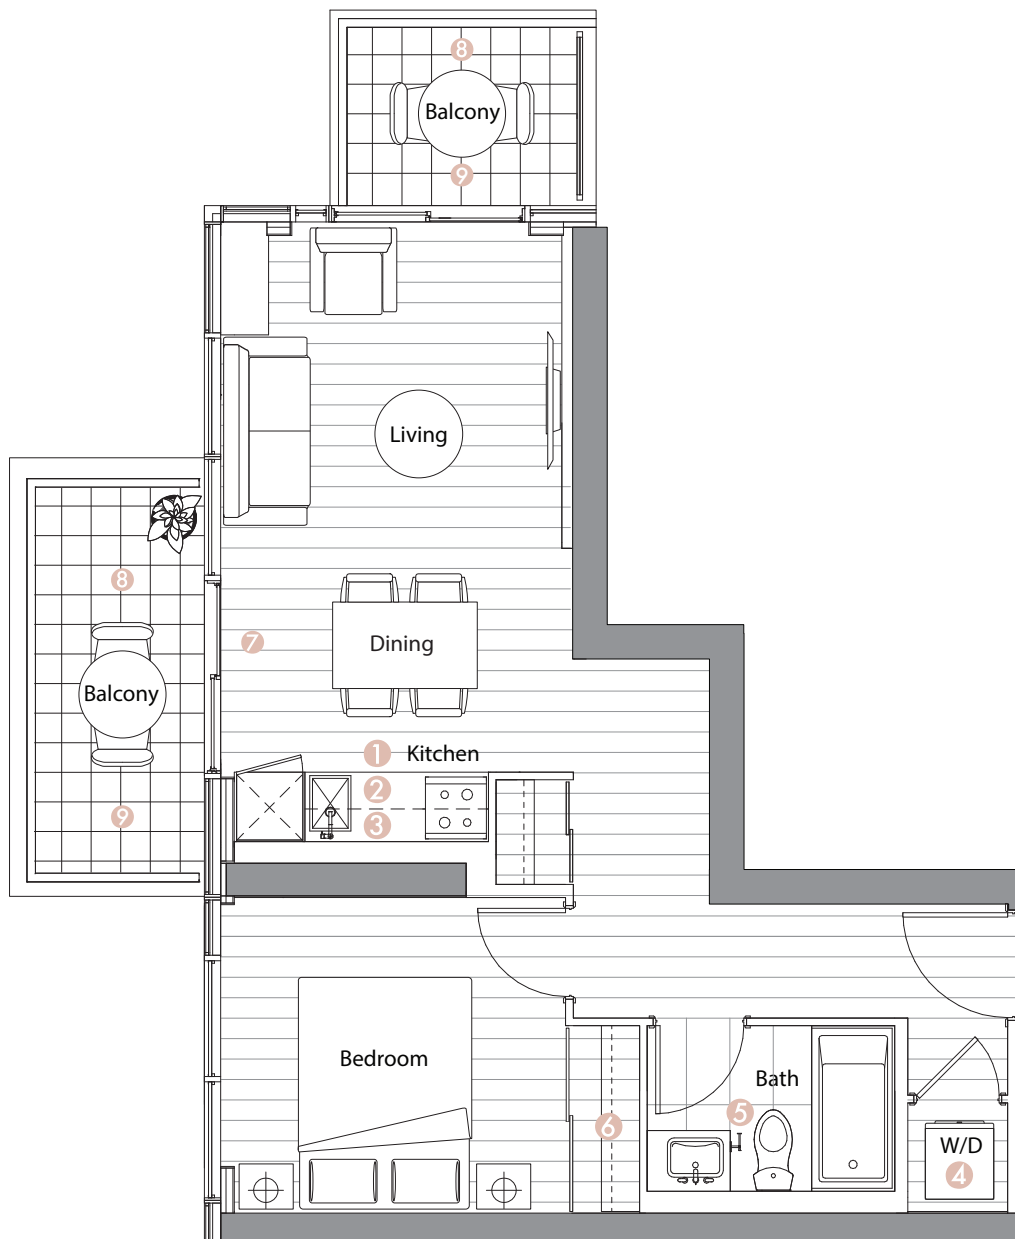

- ① Miele Appliances
- ② Kitchen Storage Organizer
- ③ Blum Kitchen Hardware
- ④ Miele Washer/Dryer
- ⑤ Kohler/Grohe Bathroom Plumbing Fixtures
- ⑥ Closet Organizer System
- ⑦ Roller - Shades

Exterior features

- ⑧ Radiant Ceiling Heaters
- ⑨ Composite Wood Decking

Suite 11 • (6/F - 10/F)
One Bedroom

Enclosed Area :
 525 sq.ft.

Balcony Area :
 93 sq.ft.

Total Area : 618 sq.ft.

Interior features

- 1 Miele Appliances
- 2 Kitchen Storage Organizer
- 3 Blum Kitchen Hardware
- 4 Miele Washer/Dryer
- 5 Kohler/Grohe Bathroom Plumbing Fixtures
- 6 Closet Organizer System
- 7 Roller - Shades

Exterior features

- 8 Radiant Ceiling Heaters
- 9 Composite Wood Decking

Suite 12 • (6/F - 10/F) Studio

Enclosed Area :
382 sq.ft.

Balcony Area :
108 sq.ft.

Total Area : 490 sq.ft.

Interior features

- ① Miele Appliances
- ② Kitchen Storage Organizer
- ③ Blum Kitchen Hardware
- ④ Miele Washer/Dryer
- ⑤ Kohler/Grohe Bathroom Plumbing Fixtures
- ⑥ Closet Organizer System
- ⑦ Roller - Shades