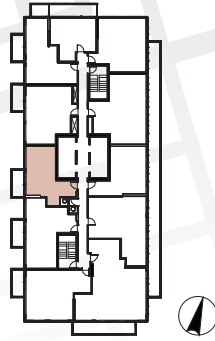

Exterior features

- ⑧ Radiant Ceiling Heaters
- ⑨ Composite Wood Decking

Suite 09 • (6/F - 10/F)
One Bedroom

Enclosed Area :
 475 sq.ft.

Balcony Area :
 60 sq.ft.

Total Area : 535 sq.ft.

Interior features

- 1 Miele Appliances
- 2 Kitchen Storage Organizer
- 3 Blum Kitchen Hardware
- 4 Miele Washer/Dryer
- 5 Kohler/Grohe Bathroom Plumbing Fixtures
- 6 Closet Organizer System
- 7 Roller - Shades

Exterior features

- 8 Radiant Ceiling Heaters
- 9 Composite Wood Decking

Suite 10 • (6/F - 20/F) One Bedroom + Den

Enclosed Area :
600 sq.ft.

Balcony Area :
60 sq.ft.

Total Area : 660 sq.ft.

Interior features