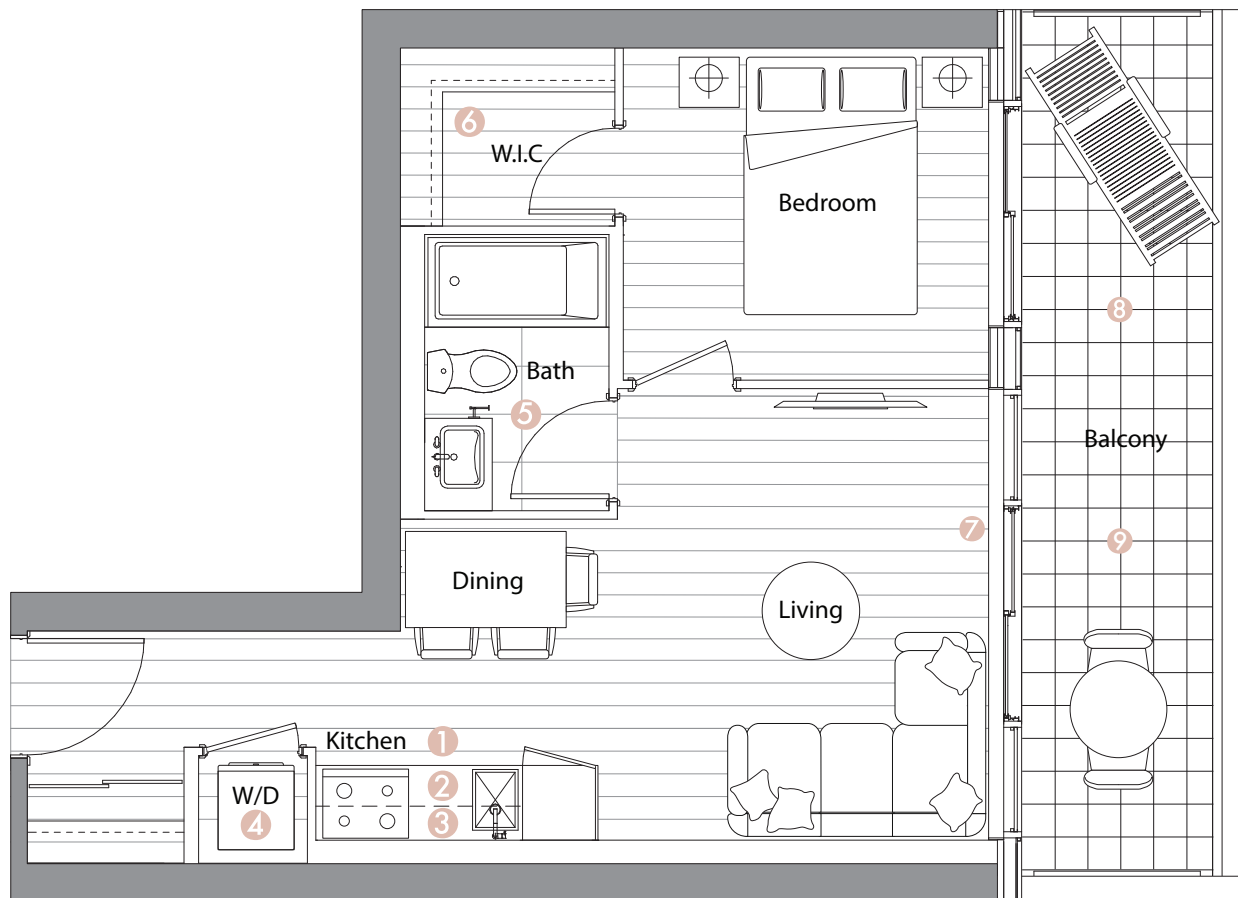

Exterior features

- ⑧ Radiant Ceiling Heaters
- ⑨ Composite Wood Decking

Suite 02 • (6/F - 10/F)
Two Bedroom

Enclosed Area :
 745sq.ft.

Balcony Area :
 167 sq.ft.

Total Area : 912 sq.ft.

Interior features

- ① Miele Appliances
- ② Kitchen Storage Organizer
- ③ Blum Kitchen Hardware
- ④ Miele Washer/Dryer
- ⑤ Kohler/Grohe Bathroom Plumbing Fixtures
- ⑥ Closet Organizer System
- ⑦ Roller - Shades

Exterior features

- ⑧ Radiant Ceiling Heaters
- ⑨ Composite Wood Decking

Suite 03 • (6/F - 10/F)
One Bedroom

Enclosed Area :
 493sq.ft.

Balcony Area :
 115 sq.ft.

Total Area : 608 sq.ft.

Interior features

- ① Miele Appliances
- ② Kitchen Storage Organizer
- ③ Blum Kitchen Hardware
- ④ Miele Washer/Dryer
- ⑤ Kohler/Grohe Bathroom Plumbing Fixtures
- ⑥ Closet Organizer System
- ⑦ Roller - Shades

Exterior features

- ⑧ Radiant Ceiling Heaters
- ⑨ Composite Wood Decking

Suite 05 • (6/F - 10/F) Two Bedroom

Enclosed Area :
698 sq.ft.

Balcony Area :
167 sq.ft.

Total Area : 865 sq.ft.

Interior features

- ① Miele Appliances
- ② Kitchen Storage Organizer
- ③ Blum Kitchen Hardware
- ④ Miele Washer/Dryer
- ⑤ Kohler/Grohe Bathroom Plumbing Fixtures
- ⑥ Closet Organizer System
- ⑦ Roller - Shades

Exterior features

- ⑧ Radiant Ceiling Heaters
- ⑨ Composite Wood Decking

Suite 06 • (6/F - 10/F) Three Bedroom

Enclosed Area :
935 sq.ft.

Balcony Area :
203 sq.ft.

Total Area : 1138 sq.ft.

Interior features