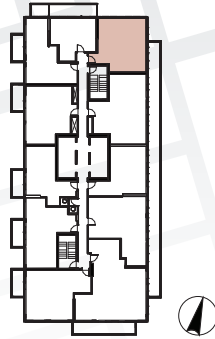

Suite 01 • (6/F - 10/F)
Two Bedroom

Enclosed Area:
 608 sq.ft.

Balcony Area:
 70 sq.ft.

Total Area : 678 sq.ft.

Interior features

- ① Miele Appliances
- ② Kitchen Storage Organizer
- ③ Blum Kitchen Hardware
- ④ Miele Washer/Dryer
- ⑤ Kohler/Grohe Bathroom Plumbing Fixtures
- ⑥ Closet Organizer System
- ⑦ Roller - Shades

Exterior features

- ⑧ Radiant Ceiling Heaters
- ⑨ Composite Wood Decking

Suite 02 • (6/F - 10/F)
Two Bedroom

Enclosed Area :
 745sq.ft.

Balcony Area :
 167 sq.ft.

Total Area : 912 sq.ft.

Interior features

- ① Miele Appliances
- ② Kitchen Storage Organizer
- ③ Blum Kitchen Hardware
- ④ Miele Washer/Dryer
- ⑤ Kohler/Grohe Bathroom Plumbing Fixtures
- ⑥ Closet Organizer System
- ⑦ Roller - Shades

Exterior features

- ⑧ Radiant Ceiling Heaters
- ⑨ Composite Wood Decking

Suite 03 • (6/F - 10/F)
One Bedroom

Enclosed Area :
 493sq.ft.

Balcony Area :
 115 sq.ft.

Total Area : 608 sq.ft.

Interior features

- ① Miele Appliances
- ② Kitchen Storage Organizer
- ③ Blum Kitchen Hardware
- ④ Miele Washer/Dryer
- ⑤ Kohler/Grohe Bathroom Plumbing Fixtures
- ⑥ Closet Organizer System
- ⑦ Roller - Shades