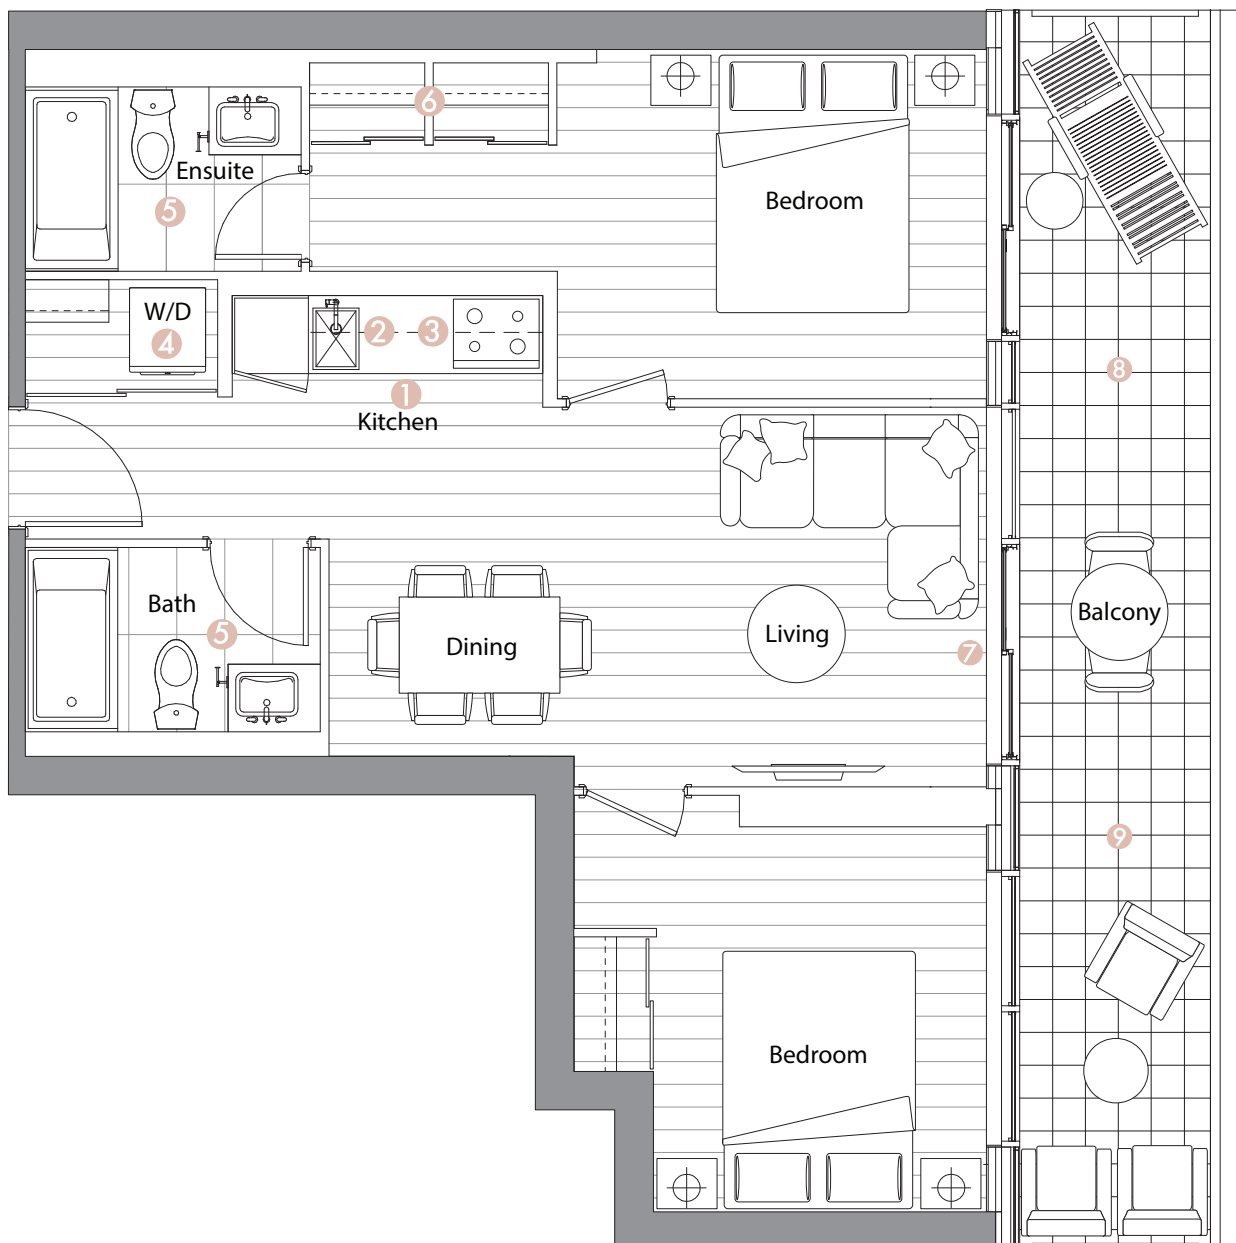

Exterior features

- ⑧ Radiant Ceiling Heaters
- ⑨ Composite Wood Decking

Suite 02 • (6/F - 10/F)
Two Bedroom

Enclosed Area :
 745sq.ft.

Balcony Area :
 167 sq.ft.

Total Area : 912 sq.ft.

Interior features

- ① Miele Appliances
- ② Kitchen Storage Organizer
- ③ Blum Kitchen Hardware
- ④ Miele Washer/Dryer
- ⑤ Kohler/Grohe Bathroom Plumbing Fixtures
- ⑥ Closet Organizer System
- ⑦ Roller - Shades

Exterior features

- ⑧ Radiant Ceiling Heaters
- ⑨ Composite Wood Decking

Suite 03 • (6/F - 10/F)
One Bedroom

Enclosed Area :
 493sq.ft.

Balcony Area :
 115 sq.ft.

Total Area : 608 sq.ft.

Interior features

- ① Miele Appliances
- ② Kitchen Storage Organizer
- ③ Blum Kitchen Hardware
- ④ Miele Washer/Dryer
- ⑤ Kohler/Grohe Bathroom Plumbing Fixtures
- ⑥ Closet Organizer System
- ⑦ Roller - Shades

Exterior features

- ⑧ Radiant Ceiling Heaters
- ⑨ Composite Wood Decking

Suite 05 • (6/F - 10/F) Two Bedroom

Enclosed Area :
698 sq.ft.

Balcony Area :
167 sq.ft.

Total Area : 865 sq.ft.

Interior features

- ① Miele Appliances
- ② Kitchen Storage Organizer
- ③ Blum Kitchen Hardware
- ④ Miele Washer/Dryer
- ⑤ Kohler/Grohe Bathroom Plumbing Fixtures
- ⑥ Closet Organizer System
- ⑦ Roller - Shades

Exterior features

- ⑧ Radiant Ceiling Heaters
- ⑨ Composite Wood Decking

Suite 06 • (6/F - 10/F) Three Bedroom

Enclosed Area :
935 sq.ft.

Balcony Area :
203 sq.ft.

Total Area : 1138 sq.ft.

Interior features