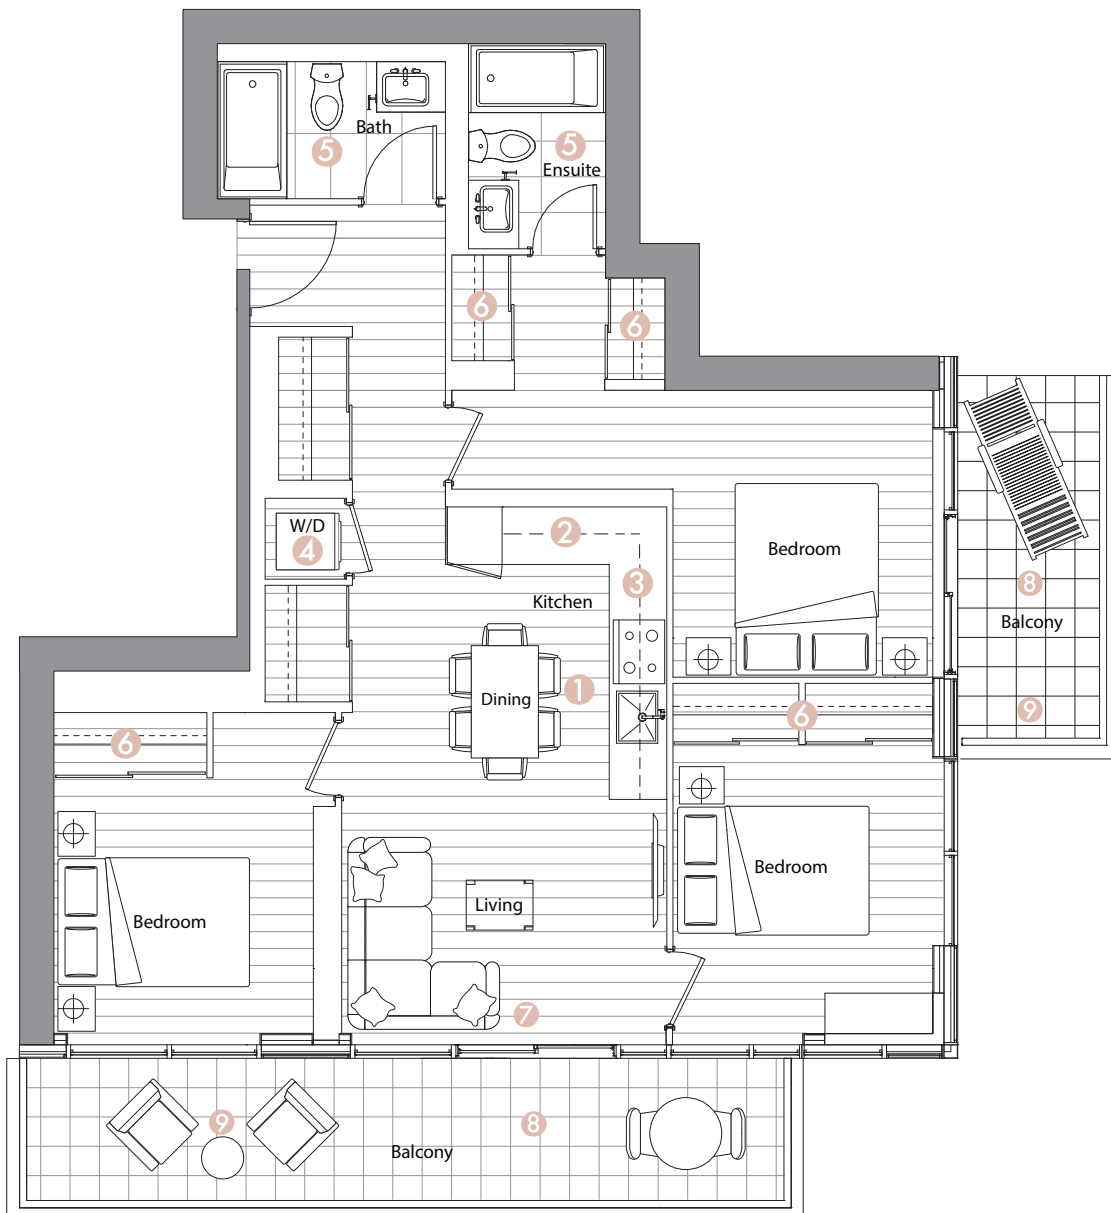

Exterior features

- ⑧ Radiant Ceiling Heaters
- ⑨ Composite Wood Decking

Suite 03 • (6/F - 10/F)
One Bedroom

Enclosed Area :
 493sq.ft.

Balcony Area :
 115 sq.ft.

Total Area : 608 sq.ft.

Interior features

- ① Miele Appliances
- ② Kitchen Storage Organizer
- ③ Blum Kitchen Hardware
- ④ Miele Washer/Dryer
- ⑤ Kohler/Grohe Bathroom Plumbing Fixtures
- ⑥ Closet Organizer System
- ⑦ Roller - Shades

Exterior features

- ⑧ Radiant Ceiling Heaters
- ⑨ Composite Wood Decking

Suite 05 • (6/F - 10/F) Two Bedroom

Enclosed Area :
698 sq.ft.

Balcony Area :
167 sq.ft.

Total Area : 865 sq.ft.

Interior features

- ① Miele Appliances
- ② Kitchen Storage Organizer
- ③ Blum Kitchen Hardware
- ④ Miele Washer/Dryer
- ⑤ Kohler/Grohe Bathroom Plumbing Fixtures
- ⑥ Closet Organizer System
- ⑦ Roller - Shades

Exterior features

- ⑧ Radiant Ceiling Heaters
- ⑨ Composite Wood Decking

Suite 06 • (6/F - 10/F) Three Bedroom

Enclosed Area :
935 sq.ft.

Balcony Area :
203 sq.ft.

Total Area : 1138 sq.ft.

Interior features

- ⑧ Radiant Ceiling Heaters
- ⑨ Composite Wood Decking

Suite 07 • (6/F - 10/F)
Two Bedroom

Enclosed Area :
 638 sq.ft.

Balcony Area :
 60 sq.ft.

Total Area : 698 sq.ft.

Interior features

- ① Miele Appliances
- ② Kitchen Storage Organizer
- ③ Blum Kitchen Hardware
- ④ Miele Washer/Dryer
- ⑤ Kohler/Grohe Bathroom Plumbing Fixtures
- ⑥ Closet Organizer System
- ⑦ Roller - Shades