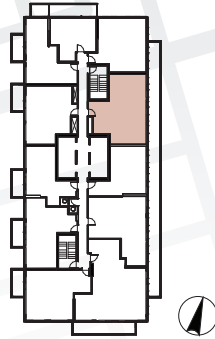

Suite 01 • (6/F - 10/F)
Two Bedroom

Enclosed Area:
 608 sq.ft.

Balcony Area:
 70 sq.ft.

Total Area : 678 sq.ft.

Interior features

- ① Miele Appliances
- ② Kitchen Storage Organizer
- ③ Blum Kitchen Hardware
- ④ Miele Washer/Dryer
- ⑤ Kohler/Grohe Bathroom Plumbing Fixtures
- ⑥ Closet Organizer System
- ⑦ Roller - Shades

Exterior features

- ⑧ Radiant Ceiling Heaters
- ⑨ Composite Wood Decking

Suite 02 • (6/F - 10/F)
Two Bedroom

Enclosed Area :
 745sq.ft.

Balcony Area :
 167 sq.ft.

Total Area : 912 sq.ft.

Interior features

- ① Miele Appliances
- ② Kitchen Storage Organizer
- ③ Blum Kitchen Hardware
- ④ Miele Washer/Dryer
- ⑤ Kohler/Grohe Bathroom Plumbing Fixtures
- ⑥ Closet Organizer System
- ⑦ Roller - Shades

Exterior features

- ⑧ Radiant Ceiling Heaters
- ⑨ Composite Wood Decking

Suite 03 • (6/F - 10/F)
One Bedroom

Enclosed Area :
 493sq.ft.

Balcony Area :
 115 sq.ft.

Total Area : 608 sq.ft.

Interior features

- ① Miele Appliances
- ② Kitchen Storage Organizer
- ③ Blum Kitchen Hardware
- ④ Miele Washer/Dryer
- ⑤ Kohler/Grohe Bathroom Plumbing Fixtures
- ⑥ Closet Organizer System
- ⑦ Roller - Shades